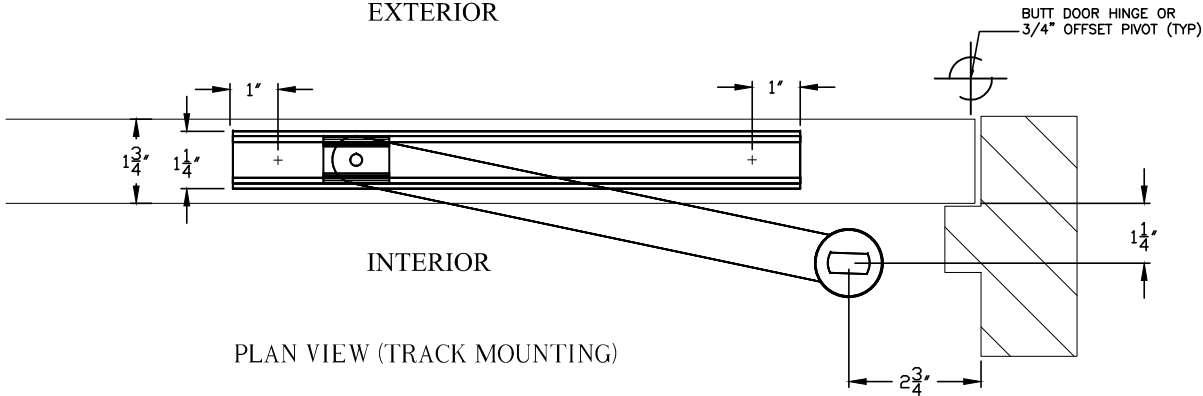

EXTERIOR

INTERIOR

PLAN VIEW (TRACK MOUNTING)

# OPCON

CONVERT . CONCEAL . CONNECT  
DOOR LEAF PREP - USING DORMA  
BTS-80/1 WITH 7451N SLIDE ARM

INTERIOR ELEVATION  
(SECTION AT TRACK)

END VIEW